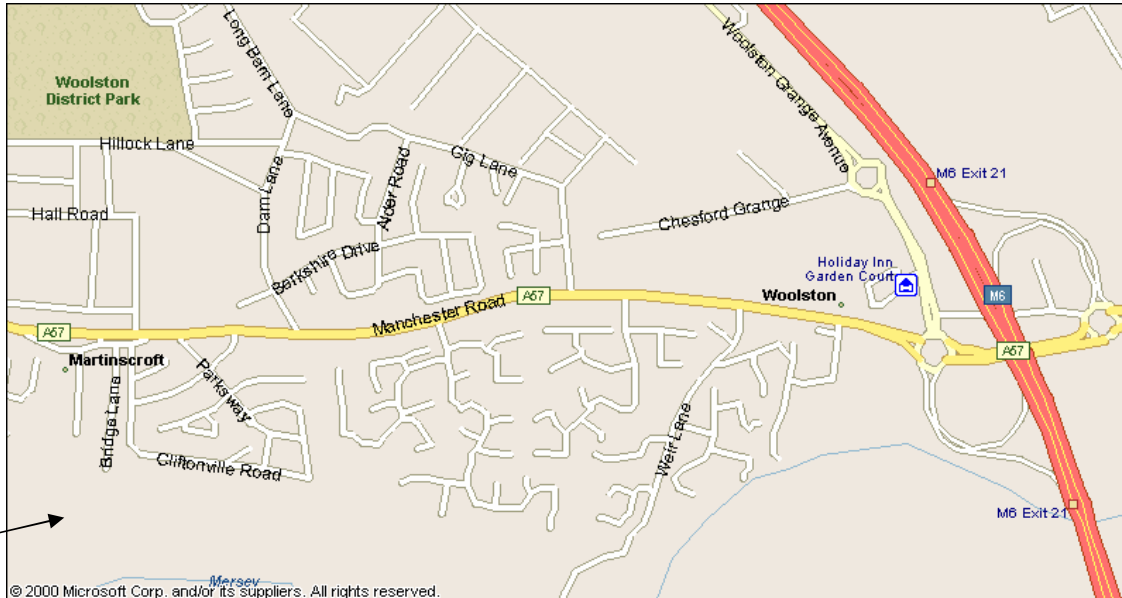

Directions to SCS

By Road

Leave the M6 at Junction 21

Follow signs A57 Warrington. Your turning is precisely one mile from Junction 21

Land Marks: Public House on Right Hand side called the "Rope and Anchor"

Your turning is left after the pelican crossing

There is a sign on the grass verge pointing down Bridge Lane

Keep oblique left onto Bridge Lane, small lane between houses.

SCS is at the bottom of the lane First unit on the right hand side. Front entrance up the Grey metal stairway

By Rail

There are 2 main stations,

Warrington Bank Quay if approaching from the North or South

Warrington Central if approaching from the East or West

SCS is approximately 5 minutes in a taxi

By Air

There are 2 local airports